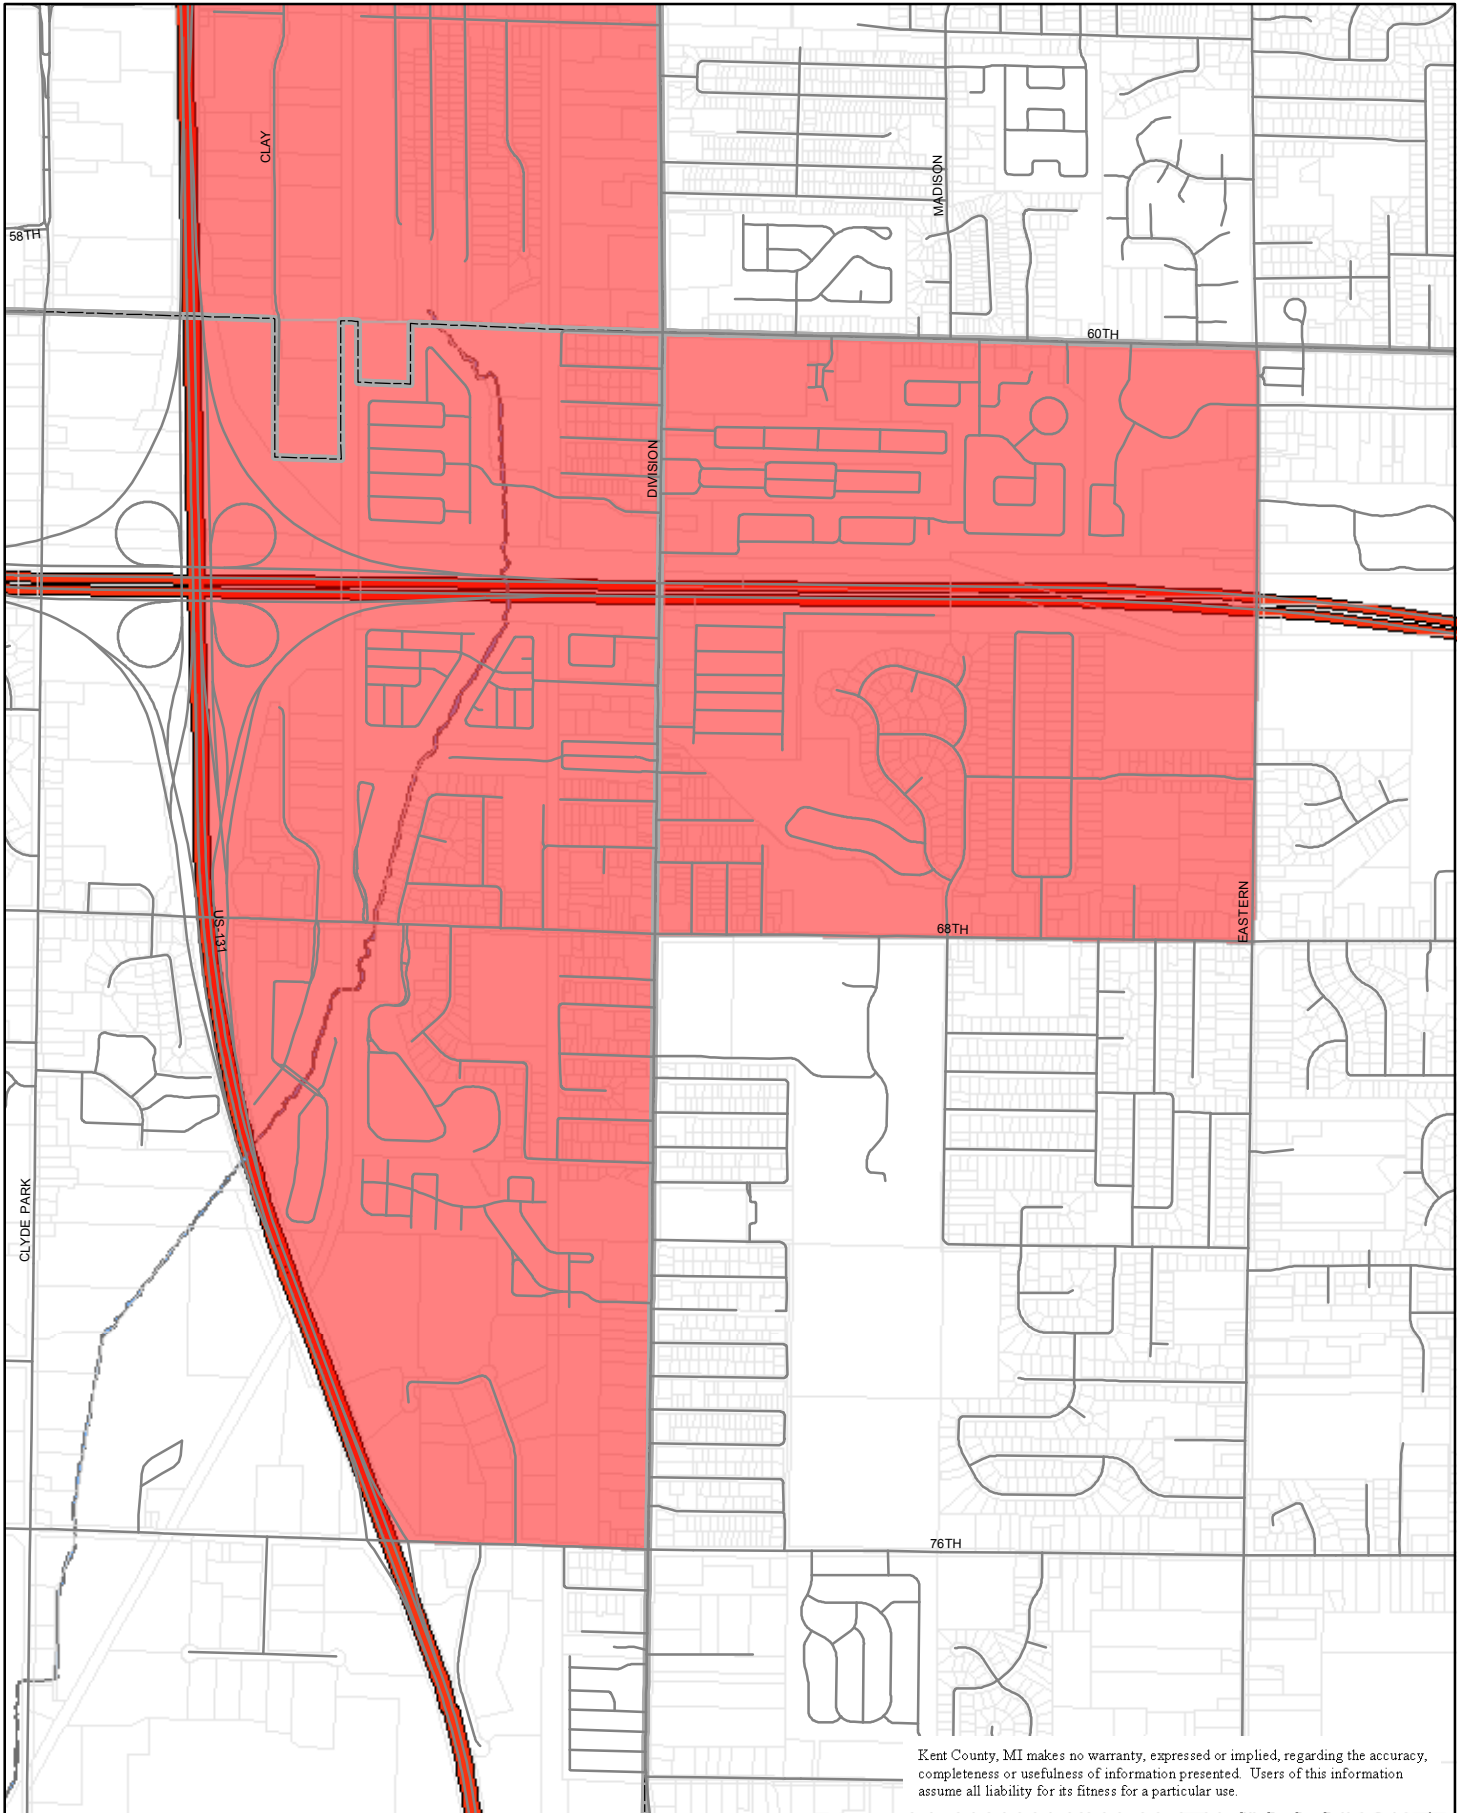

Kent County Target Areas Neighborhood Stabilization Program 2009 Byron - Gaines Twps

Kent County, MI makes no warranty, expressed or implied, regarding the accuracy, completeness or usefulness of information presented. Users of this information assume all liability for its fitness for a particular use.